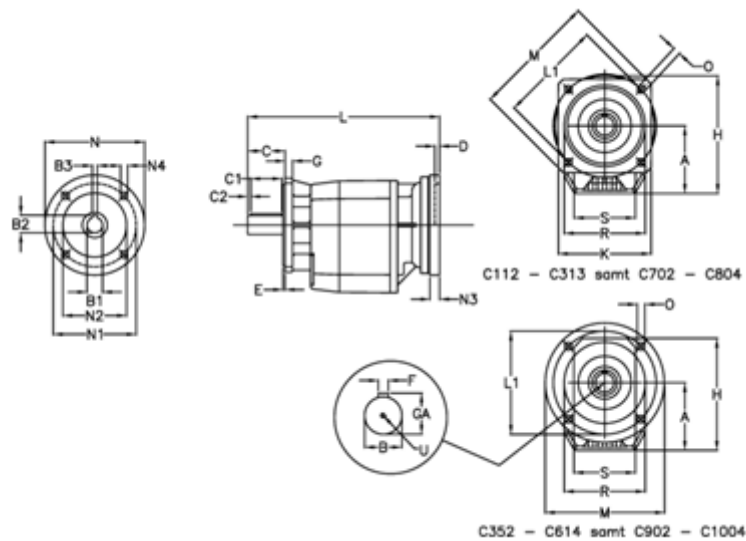

Article number: 40600841752425

Description: Helical gearbox
C804F-417,5-P71B5

Measures

A = 247.0	D = 4.5	L1 = 350	R = 320
B = 80	E = 5	M = 400	S = 300
B1 = 14	F = 22	N = 160	U = M20x42
B2 = 16.3	G = 20	N1 = 130	
B3 = 5	GA = 85.0	N2 = 110	
C = 140	H = 422.0	N3 = 0	
C1 = 110	K = 350	N4 = M8x16	
C2 = 15	L = 576.5	O = 18.0	